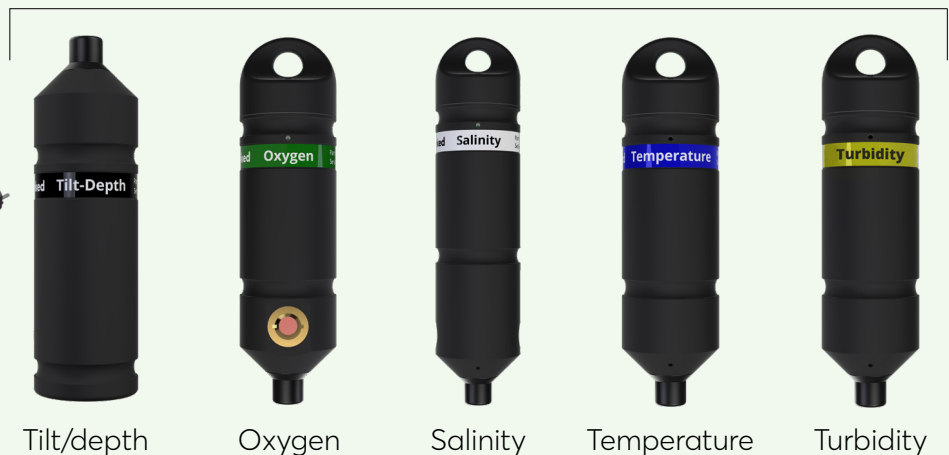

Smart wireless sensors

Datasheet: 01.2021

waterlinked.com

Water Linked reserves all rights to this document and the information contained herein. Products, names, logos and designs described herein may in whole or in part be subject to intellectual property rights. The information contained herein is provided "as-is". No warranty of any kind, either expressed or implied, is made in relation to the accuracy, reliability, fitness for a particular purpose or content of this document. This document may be revised by Water Linked at any time. For most recent documents, please visit www.waterlinked.com