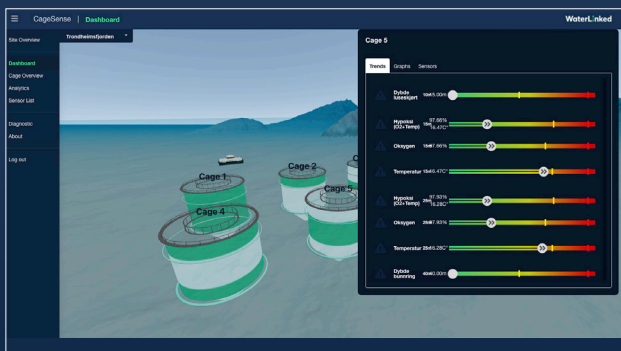

Wireless environmental smart-sensor system for aquaculture – CageSense®

CageSense® is a wireless smart-sensor monitoring system developed to boost productivity, improve sustainability and lower health and safety risks on modern fish farms. All with the ultimate goal of making your fish farm more profitable and fit for the future.

Software still in development.

Improve productivity and fish welfare with CageSense®

Wireless smart sensors

The CageSense® system is fully wireless, with the only cables required being the power and data cable going into the topside unit at the barge.

Superior battery life

By utilizing underwater smart IoT technology, our sensory probes provide a sensational rechargeable battery life of 6–24 months.

Plug and play

Installing and expanding your smart farm has never been easier. CageSense® is in fact so convenient that you can call it a PnP system.

Eco friendly

Avoiding miles of cables in and around your fish farm will make it more sustainable with a lower risk for health and safety challenges.

Intuitive dashboard

Our intuitive GUI is built to give you easy, immediate access to critical information, while still recording detailed datasets for more comprehensive analysis.