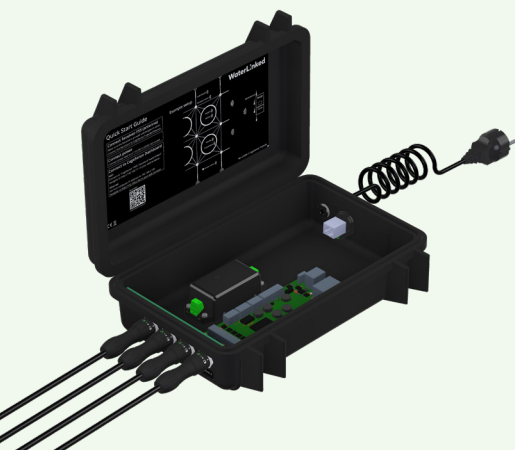

Improve productivity and fish welfare with CageSense®

Wireless smart sensors

The CageSense® system is fully wireless, with the only cables required being the power and data cable going into the topside unit at the barge.

Superior battery life

By utilizing underwater smart IoT technology, our sensory probes provide a sensational rechargeable battery life of 6–24 months.

Plug and play

Installing and expanding your smart farm has never been easier. CageSense® is in fact so convenient that you can call it a PnP system.

Eco friendly

Avoiding miles of cables in and around your fish farm will make it more sustainable with a lower risk for health and safety challenges.

Intuitive dashboard

Our intuitive GUI is built to give you easy, immediate access to critical information, while still recording detailed datasets for more comprehensive analysis.

Open API

With a pledge to always keep our API open, we will never limit how you work with the analysis of the data our CageSense® system provides.

Topside
Pelican case