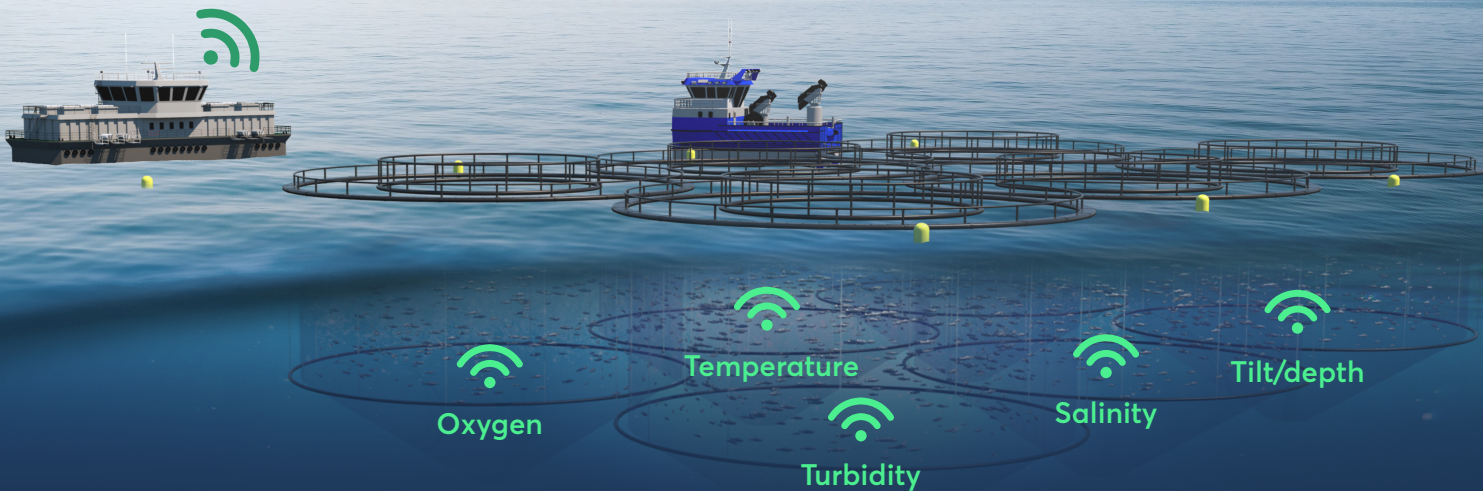

Wireless environmental smart-sensor system for aquaculture – CageSense®

CageSense® is a wireless smart-sensor monitoring system developed to boost productivity, improve sustainability and lower health and safety risks on modern fish farms. All with the ultimate goal of making your fish farm more profitable and fit for the future.

Software still in development.

Improve productivity and fish welfare with CageSense®

Wireless smart sensors

The CageSense® system is fully wireless, with the only cables required being the power and data cable going into the topside unit at the barge.

Superior battery life

By utilizing underwater smart IoT technology, our sensory probes provide a sensational rechargeable battery life of 6–24 months.

Plug and play

Installing and expanding your smart farm has never been easier. CageSense® is in fact so convenient that you can call it a PnP system.

Eco friendly

Avoiding miles of cables in and around your fish farm will make it more sustainable with a lower risk for health and safety challenges.

Intuitive dashboard

Our intuitive GUI is built to give you easy, immediate access to critical information, while still recording detailed datasets for more comprehensive analysis.